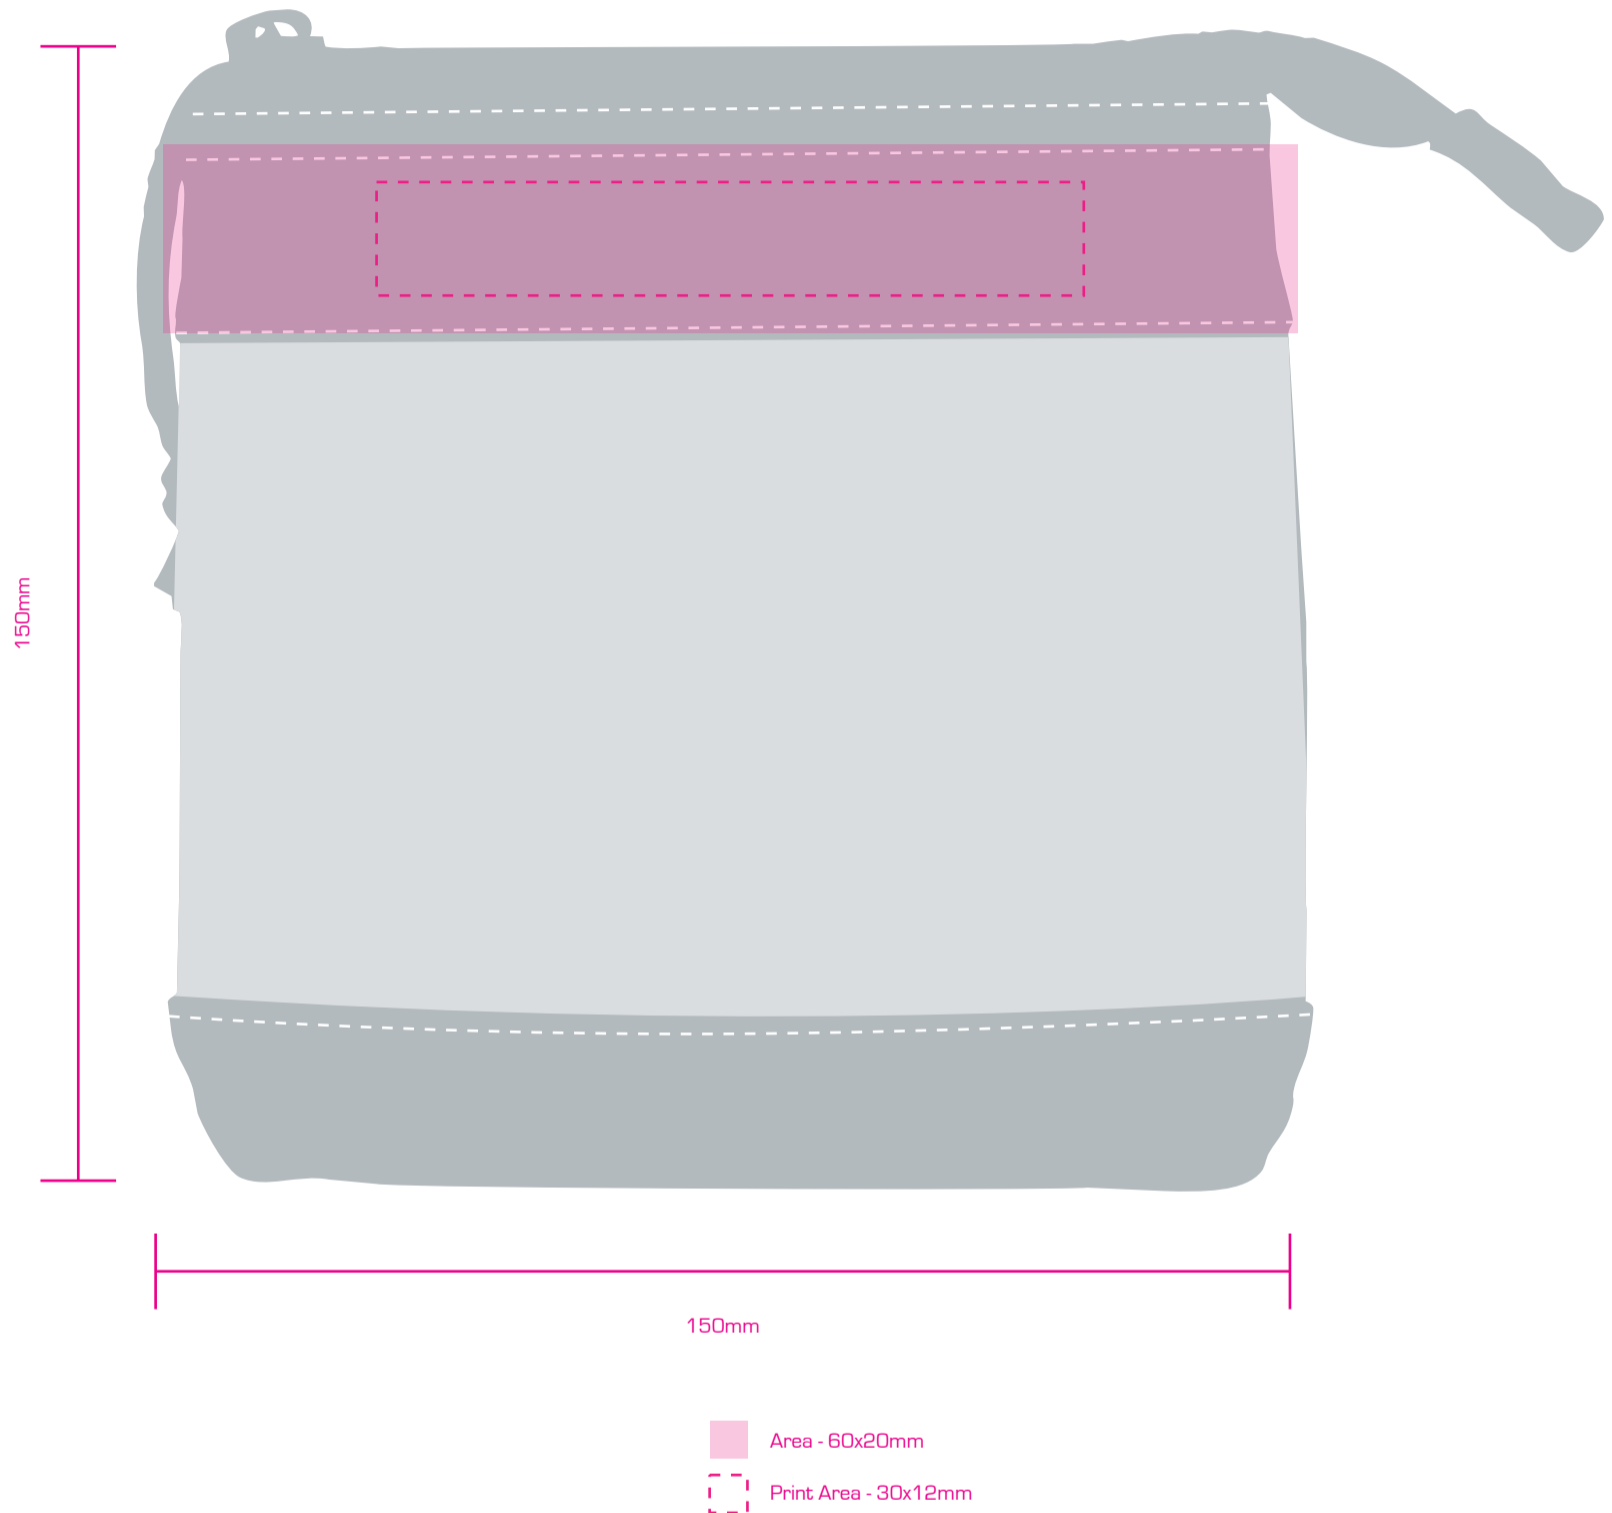

Artwork Template

Artwork Requirements:

Format: All files must be supplied as Adobe PDF, Illustrator or EPS files

Notes:

- Digital printing, 5-colours (CMYK + WHITE), printed label by Pod® system
- Artwork is printed onto a clear adhesive label unless otherwise agreed
- All white areas on the label will appear as brushed aluminium show through
- All white print should be shown on an individual separation