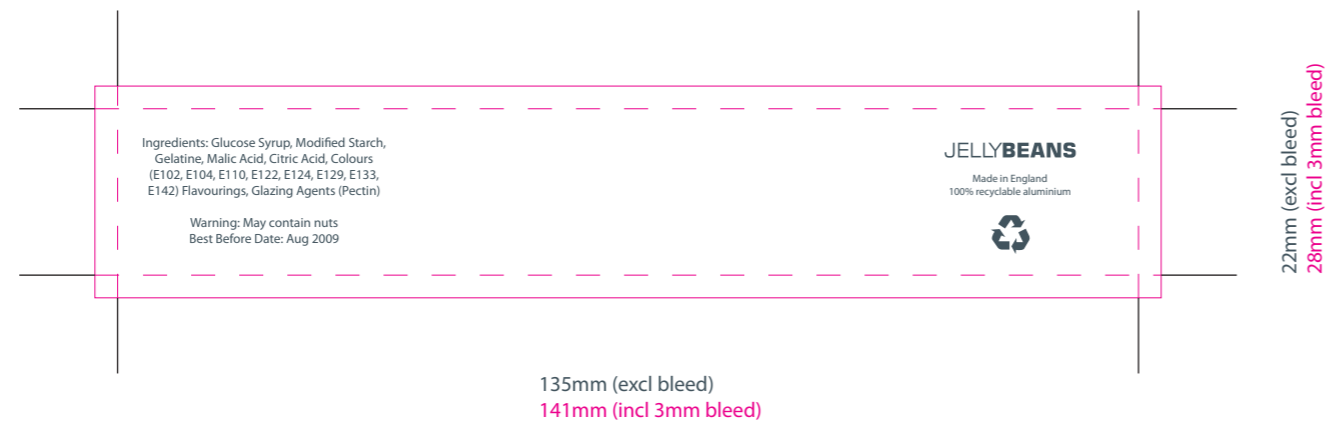

Artwork Template

Artwork Requirements:

Format: All files must be supplied as Adobe PDF, Illustrator or EPS files

Notes:

- Digital printing, 5-colours (CMYK + WHITE), printed label by Pod® system
- Artwork is printed onto a clear adhesive label unless otherwise agreed
- All white areas on the label will appear as brushed aluminium show through
- All white print should be shown on an individual separation